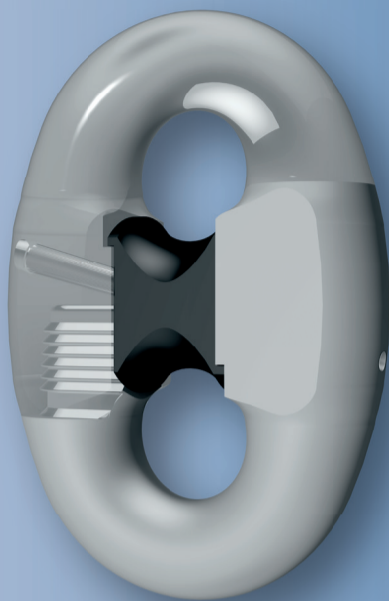

Hyundai Heavy Industries

SWB Grade 5
82,5 mm – 89,5 mm

Raptor Grade 5
84 mm

Y-Connector

Safety Shackle 95 mm

D-Type Shackle 84 mm

Made in Germany

The strongest link
in your supply chain. FEUBO.