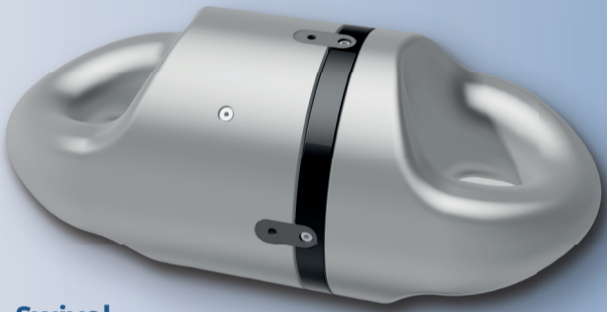

Ocean Lexington / Diamond Offshore

Mambo Shackle
800 to

Swivel

Double Nut Shackle

Made in Germany

Water depth 2500 ft
Year built 1976
Owner and Manager: Diamond Offshore Drilling

The strongest link
in your supply chain. FEUBO.