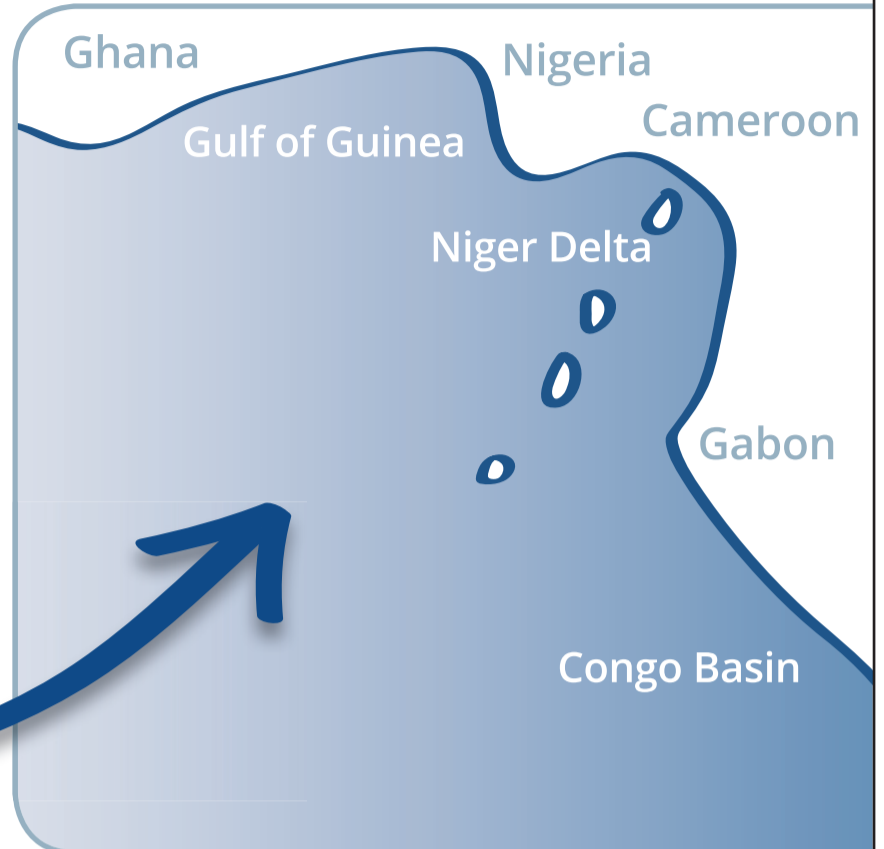

FPSO Serpentina

DACL 8

Nautilus Swivel 1000 to

DCCL 95 mm

Zafiro Blend will load from the Serpentina FPSO offshore Equatorial Guinea. The FPSO is located about 37 nautical miles West North West of Bioco Island at 3 Deg 48' N, 8 Deg 4' E in approximately 1560 feet of water.

The strongest link
in your supply chain. FEUBO.